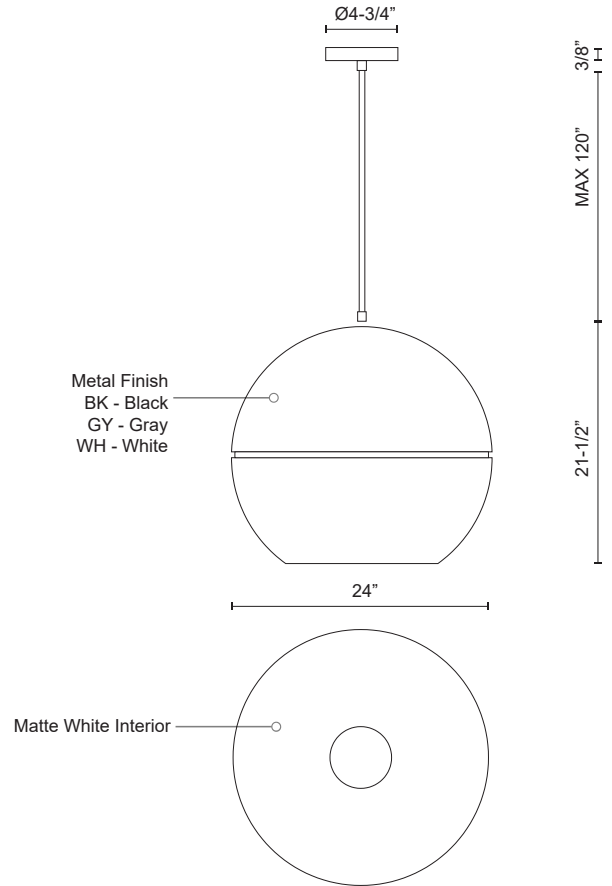

**LUCAS
494024
PENDANTS**

PROJECT

494024-BK
Black

494024-GY
Gray

494024-WH
White

SPECIFICATION DETAILS

Fixture Dimensions	D24" x H21-1/2"
Lamp Type	Incandescent, Medium Base
Wattage	1 x 60W
Voltage	120V
Shade Details	Spun Aluminum Shade
Adjustable	Yes
Wire Length	120" Max
Wire Type	BK, GY - Black Braided Cord; WH - White Braided Cord;
Minimum Hang Height	24"
Sloped Ceiling Adaptable	Yes
Location	Dry
Bulbs Included	No
Canopy Dimensions	D4-3/4" x H3/8"
Paint Finish	BK02; GY01; WH02;

* For custom options, consult factory for details.

* For warranty information, please visit www.kuzcolighting.com/warranty

DESCRIPTION

Single-lamp pendant with split spherical aluminum shade showcasing powder-coated finishes against a matte white interior. Exterior shade colors are gray, white or black. Suspended by cloth cable. Available in two sizes.